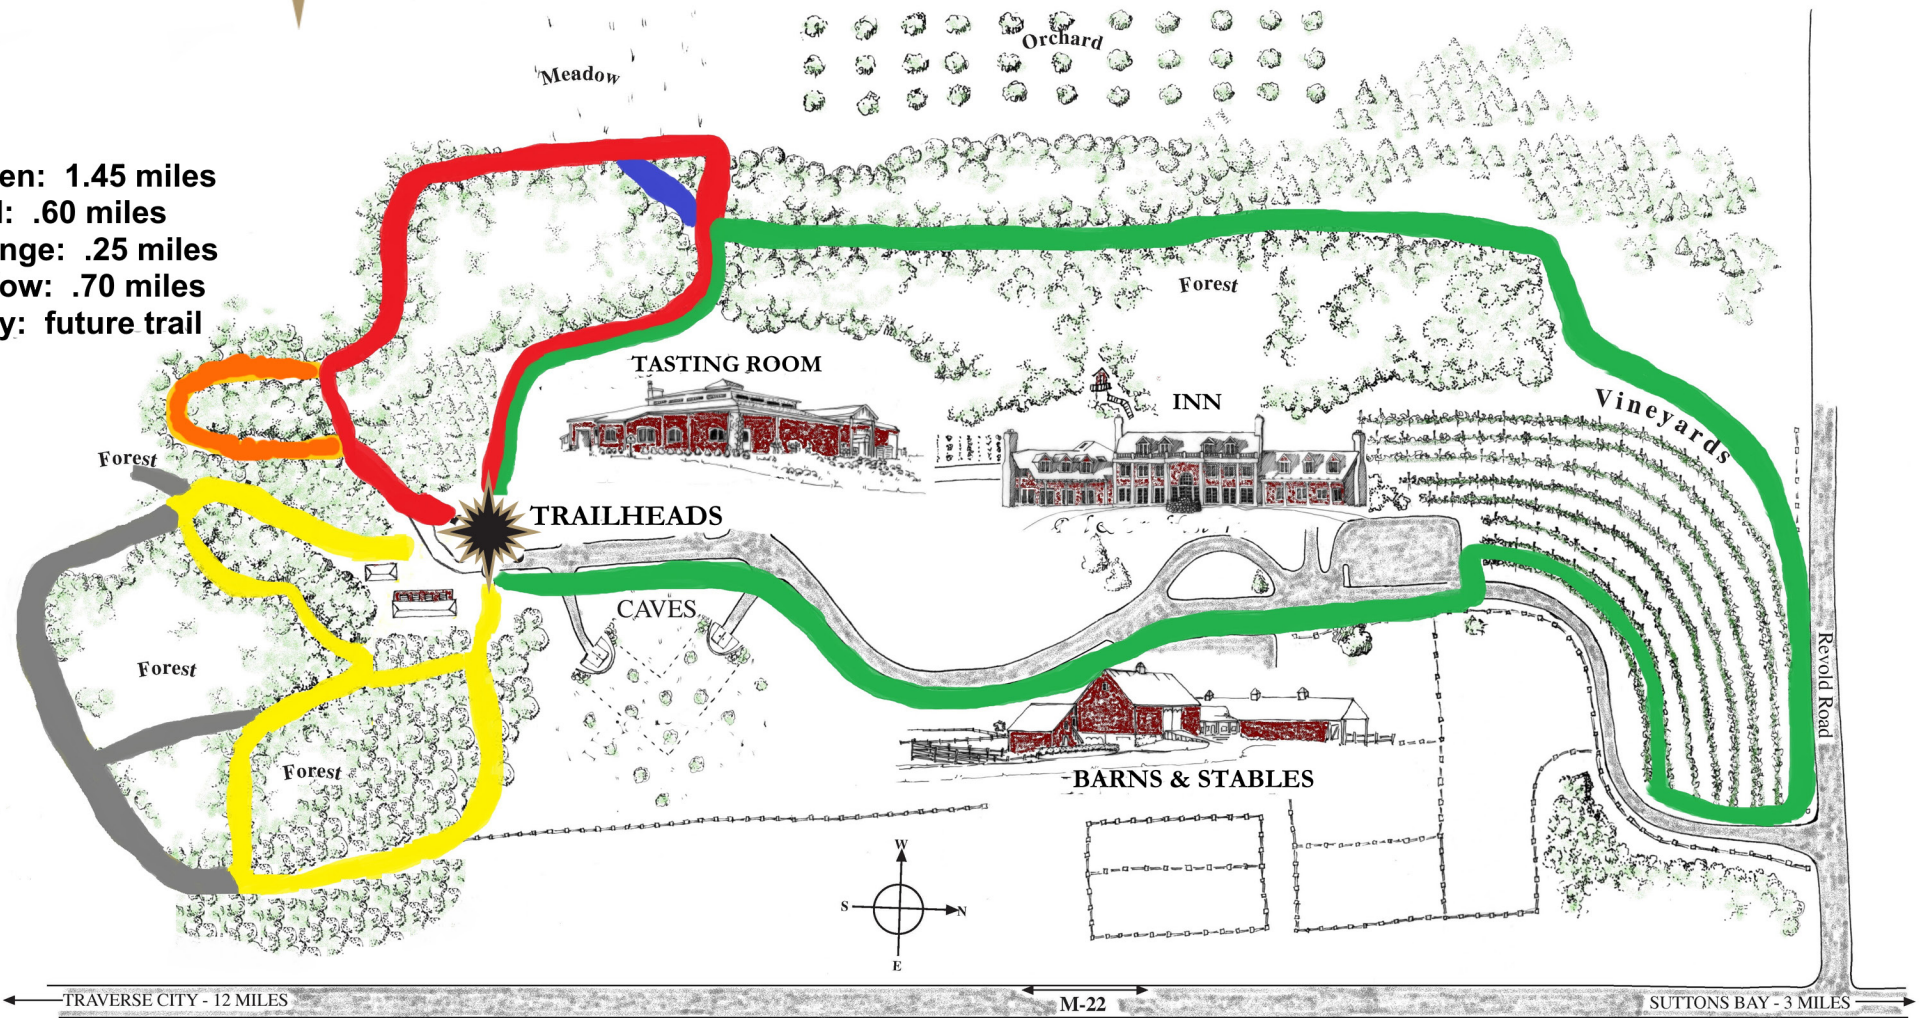

BLACK STAR FARMS

Trail System

Green: 1.45 miles
Red: .60 miles
Orange: .25 miles
Yellow: .70 miles
Grey: future trail

Our trails are perfect for hiking, biking, snowshoeing, cross country skiing, horseback riding, and picnics!